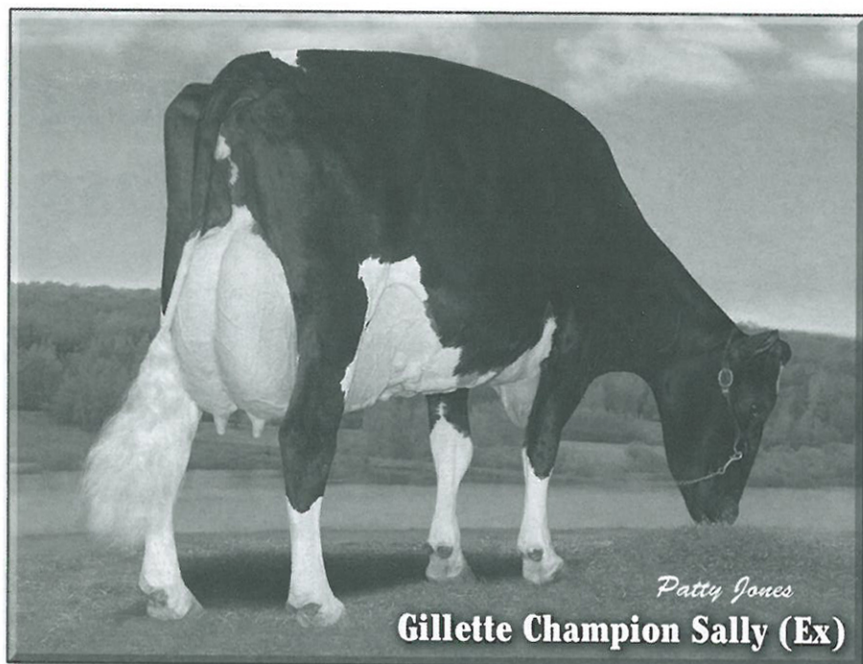

New Canadian Lifetime Champion

Gillette E Smurf (VG-88)

456,207 lbs. milk
206,934 kg milk
3.6% fat
3.1% protein
359-339-352% BCA
in 9 lactations

Smurf is from a VG-86-2* "Lindy"; next dam is a VG-87-6* "Tab" from Maeford Starbuck Chrissy (Ex-17*), Grand Champion Kemptville Championship Show 1990; next dam is Ex-6* and the dam of Gillette Blackstar Christiane (VG-88-17*), Cow of the Year 2000.

Gillette Champion Sally (Ex)

**Smurf's Daughter,
New Excellent
at Gillette**

160,596 3.2 5079 3.0 4892 (lbs.)
277-236-264% BCA
in 5 lactations

La Ferme Gillette Inc.

Louis: 613-229-3023 GILLES & LORETTE PATENAUDE & FAMILY Barn: 613-443-3132
1623 St. André Rd., Embrun, ON K0A 1W0 Herdsmen ... Alain Leduc 613-229-2068 ... Marc Charland ... 613-761-0457
Fax: 613-443-3059 www.FermeGillette.ca e-mail: fermegillette@yahoo.ca