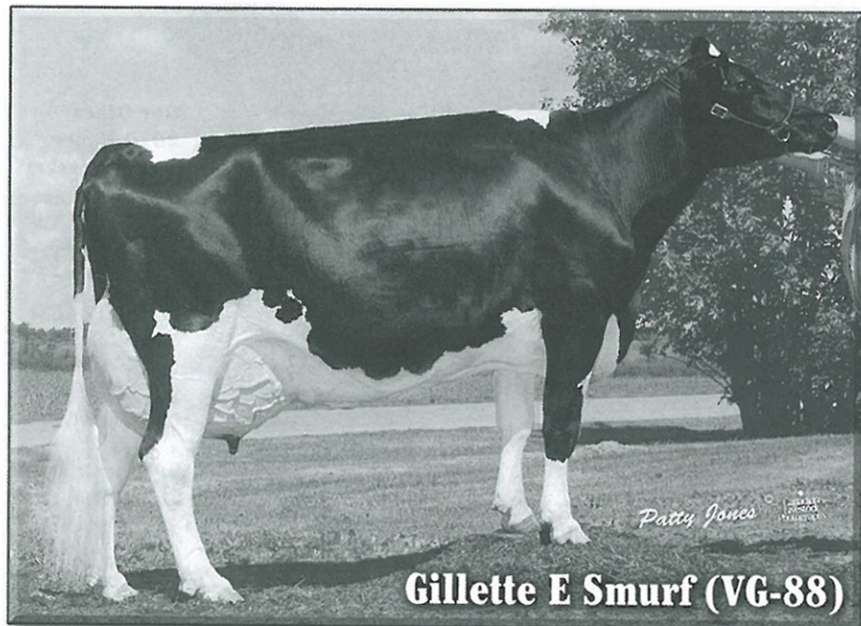

New Canadian Lifetime Champion

Gillette E Smurf (VG-88)

456,207 lbs. milk
206,934 kg milk
3.6% fat
3.1% protein
359-339-352% BCA
in 9 lactations

Smurf is from a VG-86-2* "Lindy"; next dam is a VG-87-6* "Tab" from Maeford Starbuck Chrissy (Ex-17*), Grand Champion Kemptville Championship Show 1990; next dam is Ex-6* and the dam of Gillette Blackstar Christiane (VG-88-17*), Cow of the Year 2000.

Gillette Champion Sally (Ex)

**Smurf's Daughter,
New Excellent
at Gillette**

160,596 3.2 5079 3.0 4892 (lbs.)
277-236-264% BCA
in 5 lactations

La Ferme Gillette Inc.

Louis: 613-229-3023 GILLES & LORETTE PATENAUDE & FAMILY Barn: 613-443-3132
1623 St. André Rd., Embrun, ON K0A 1W0 Herdsmen ... Alain Leduc 613-229-2068 ... Marc Charland ... 613-761-0457
Fax: 613-443-3059 www.FermeGillette.ca e-mail: fermegillette@yahoo.ca